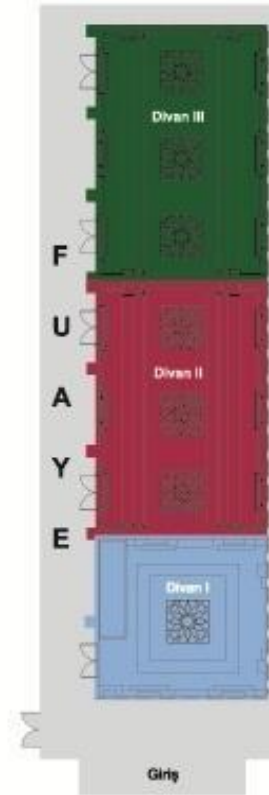

CONFERENCE FACILITIES		
Type	Name of Meeting Facility	Capacity (theatre style)
Ballroom	Karatay	400
Workshop 1	Karatay 1	50
Workshop 2	Karatay 2	50
Workshop 3	Divan 1	70
Workshop 4	Divan 2	70
Workshop 5	Divan 3	12