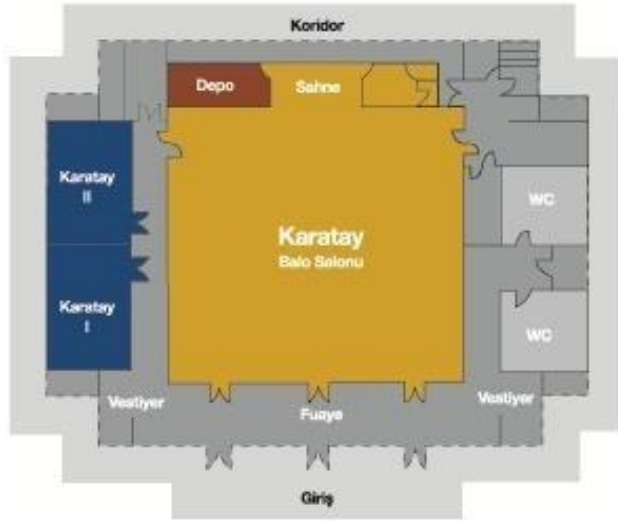

<b>CONFERENCE FACILITIES</b>		
Type	Name of Meeting Facility	Capacity (theatre style)
Ballroom	Karatay	400
Workshop 1	Karatay 1	50
Workshop 2	Karatay 2	50
Workshop 3	Divan 1	70
Workshop 4	Divan 2	70
Workshop 5	Divan 3	12