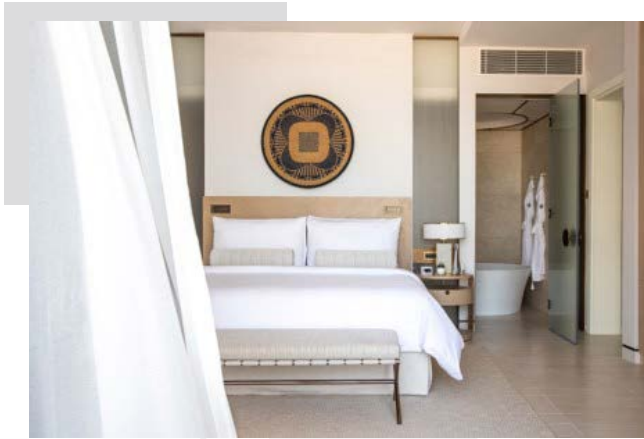

“Hotel is gorgeous from lobby to beach to room view. Staff is very attentive and eager to help. Food venues were lovely and provided a fine dining experience. It’s definitely a must when in AD. Keep up the great work.”

Rasha A, Tripadvisor

RESORT DELUXE ROOM

495 to 538 SQ FT / 46 to 50 SQ M

Featuring resort views and a balcony or terrace. The Resort Deluxe Room offers a spacious bathroom with a walk-in shower, separate bathtub and luxury bathroom amenities. Max. Occ: 2 Adults + 1 Child or 3 Adults