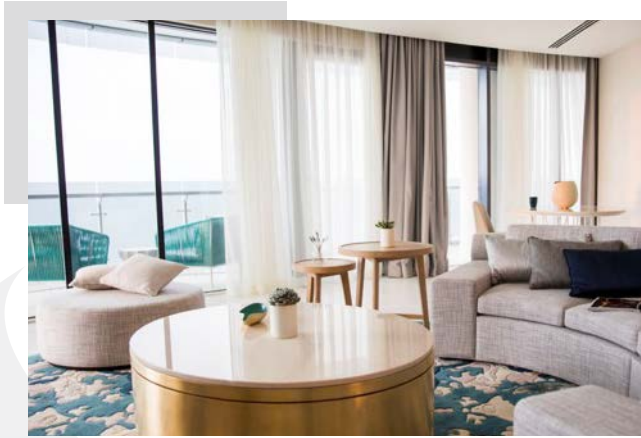

“A very nice experience, a high-end resort, a varied and delicious breakfast, and very special service. The hotel takes all precautionary measures. The rooms are spacious and comfortable. The dining experience in the rooms or in the hotel restaurants is excellent. The staff do their work perfectly. I recommend it.” kkalromaithi, Tripadvisor

TWO BEDROOM
SAADIYAT SUITE
1819 SQ FT / 169 SQ M

This luxurious suite finished in white marble overlooks the beach, features floor-to-ceiling windows and a balcony with folding doors to allow uninterrupted panoramic views. Max. Occ: 4 Adults + 2 Children or 6 Adults